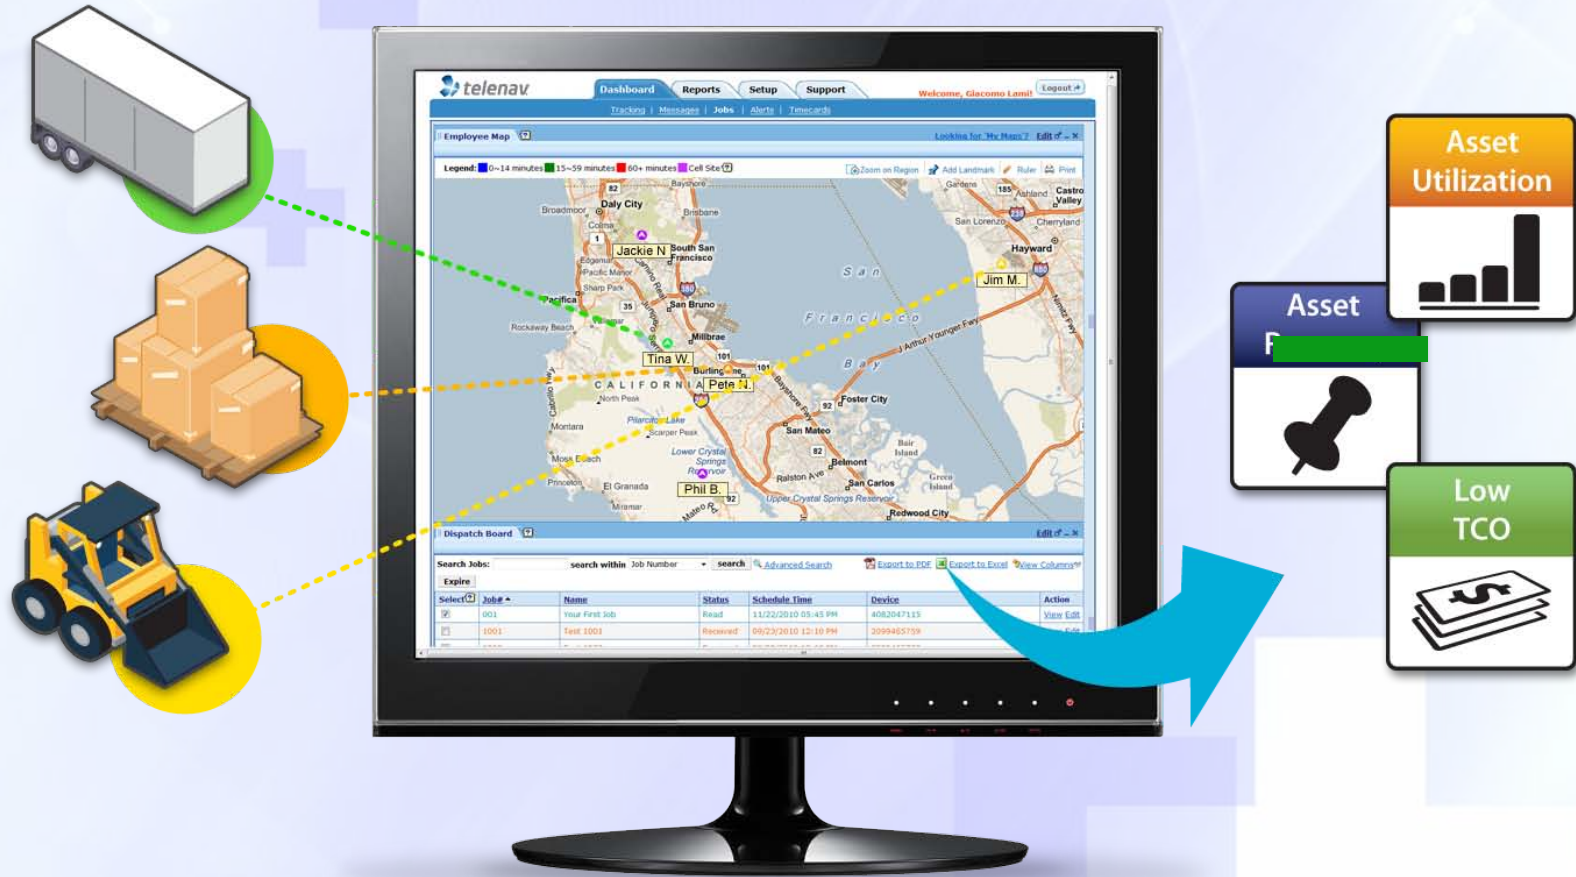

- Get smartphone operations under control
- Protects sensitive corporate data on smartphone devices
- Monitors and prevents unauthorized devices from accessing the corporate network

Location-Based Services