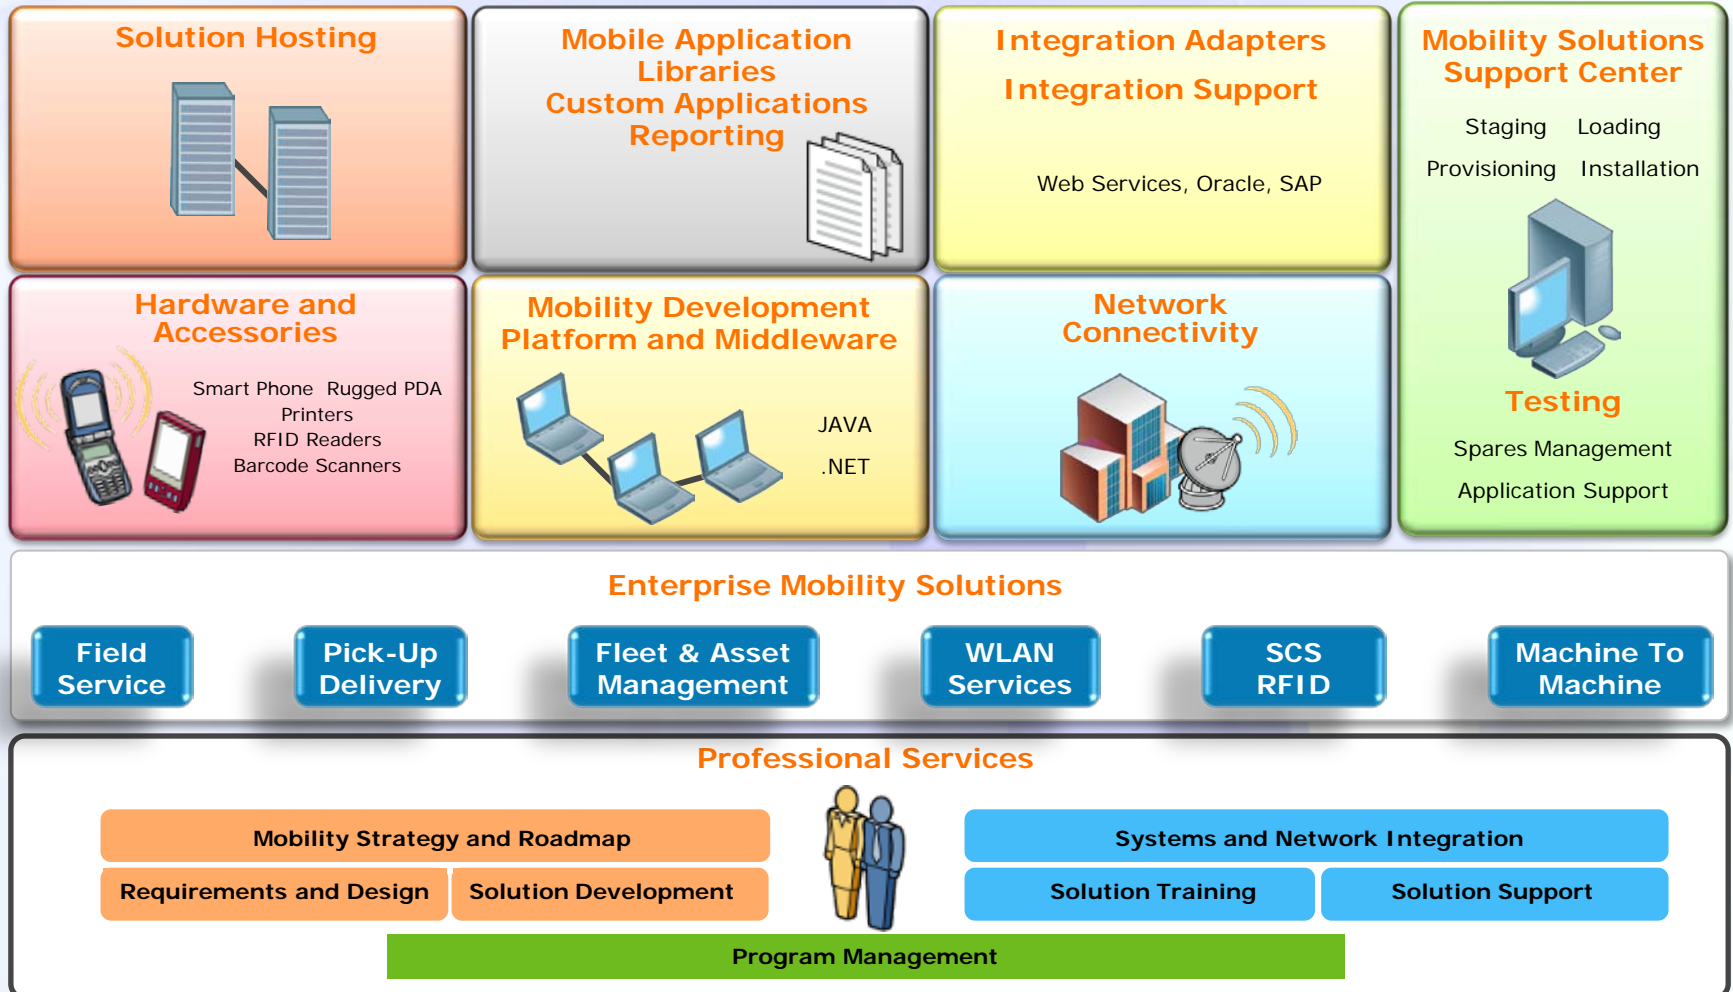

- Get smartphone operations under control
- Protects sensitive corporate data on smartphone devices
- Monitors and prevents unauthorized devices from accessing the corporate network

Location-Based Services

Mobile Productivity

End-to-End Mobility Solutions

The wide range of expertise in mobility solutions ensures an end-to-end solution implementation for the customer.

Rethink Possible[®]

Paul Denham
Mobility Applications Consultant
919-491-8166
pd720e@att.com