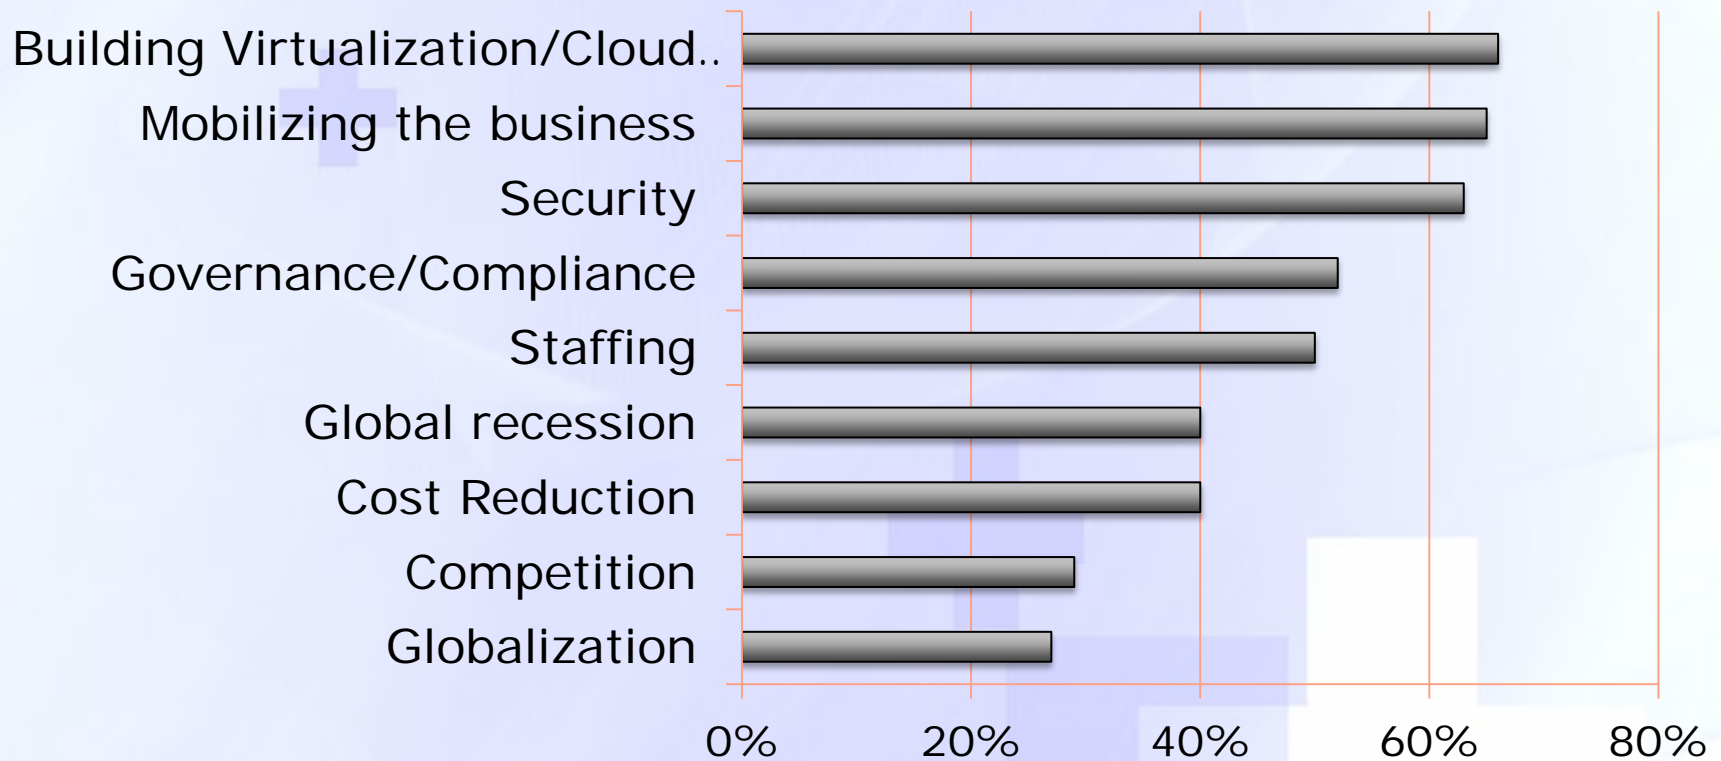

Mobile App Innovations

Paul Denham
AT&T Mobility Applications Consultant

Top IT leader concerns in 2012

% extremely & very concerned with the following issues

The Cloud

Mobility

**The New
Social Network**

Mobile Devices

Mobile Application Management

Mobile Device Management

Mobile Productivity

Mobile Resource Management

Multi-modal Messaging

Mobile BI

Mobile Location Services

Location Services