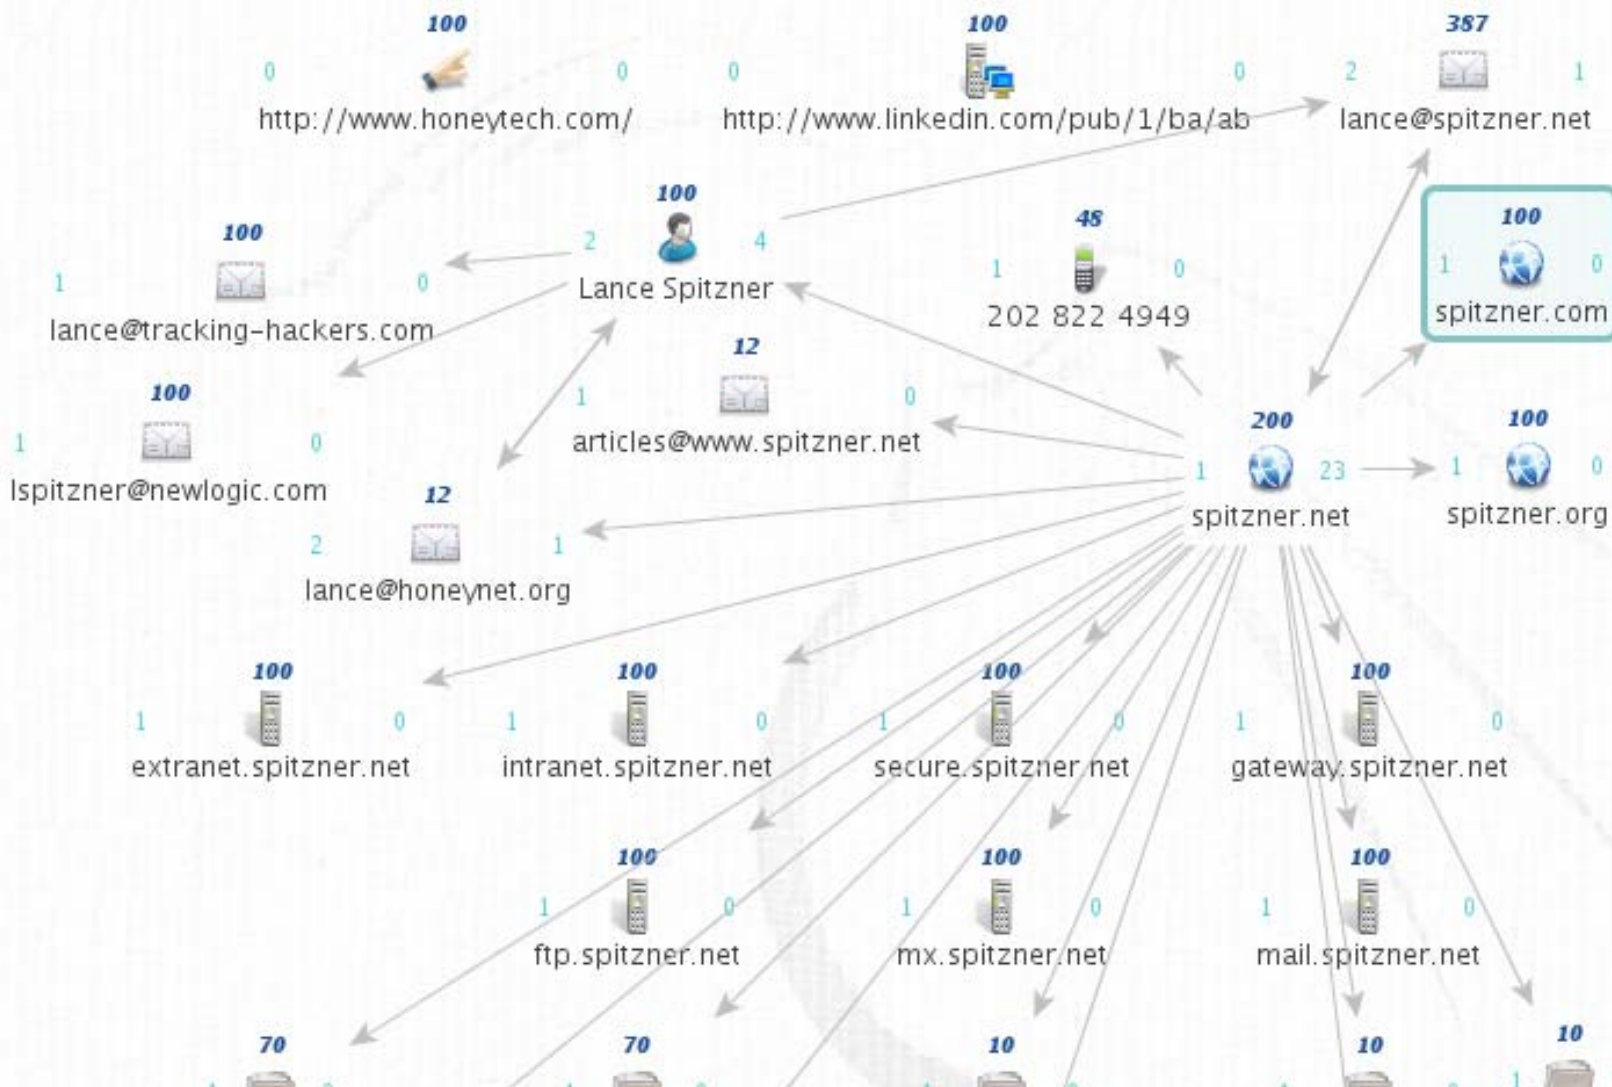

# Identity Hunt Script

- I scripted a mass email, username query

Email or User	Rating - Source	Url
Ind_who@yahoo.com	2 - myspace.com	www.myspace.com/wolfp
george@illinois.edu	2 - Jigsaw.com	www.jigsaw.com/FreeTextSearch.x
kan@yaho.com	5 - LinkedIn.com	www.linkedin.com/pub/kan
kevinrose	3 - Lifestream.aol.com	lifestream.aol.com/stream/kevinros
kevinrose	5 - Facebook data	www.facebook.com/kevinrose
kevinrose	6 - digg.com	digg.com/kevinrose
kevinrose	6 - ffffound.com	ffffound.com/home/kevinrose/post/
kevinrose	6 - flickr.com	www.flickr.com/photos/kevinrose
kevinrose	6 - imgur.com	imgur.com/user/kevinrose
kevinrose	6 - typepad.com	kevinrose.typepad.com
kevinrose	6 - youtube.com/	www.youtube.com/user/kevinrose
kevinrose	7 - about.me	about.me/kevinrose
kevinrose	7 - dailybooth.com	dailybooth.com/kevinrose
kevinrose	7 - dailymotion.com	dailymotion.com/kevinrose

## ■ Visually search and correlate