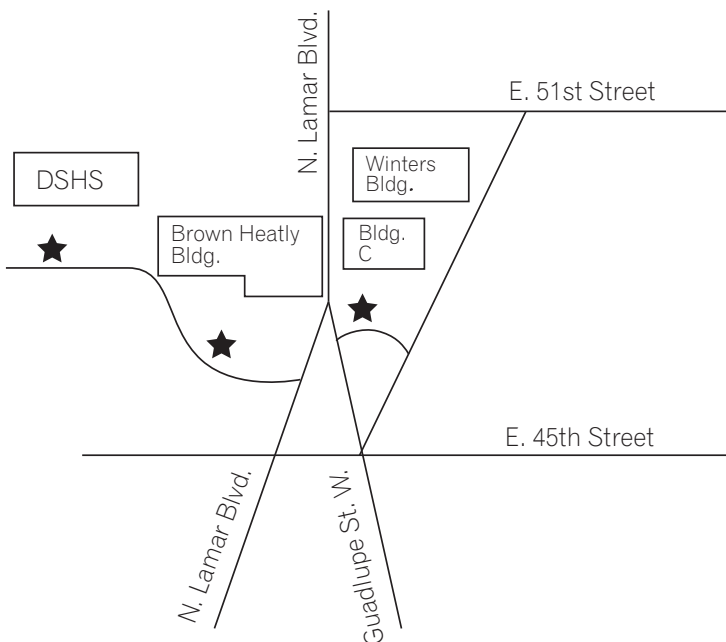

Free Shuttle Service to GTC

Wednesday, February 17 & Thursday, February 18

Shuttles to the Convention Center run at 7:30 am, 8:00 am and 1:00 pm

★ = Shuttle Stop

Return trips from the Convention Center leave from the Trinity Street entrance at 4:00 pm and 5:30 pm

Route 1

STATE CAPITOL

▶ 17th & N. Congress (includes TEA, RRC, CPA, etc.)

Route 2

- ▶ Texas Department of Aging & Disability Services — south end of Bldg. C.
- ▶ Texas State Health Services — on W. 49th Street in front of building.
- ▶ Brown-Heatly Building — at entrance on Lamar Boulevard (Texas Youth Commission, Texas Health & Human Services Commission, Texas Rehabilitation Commission).